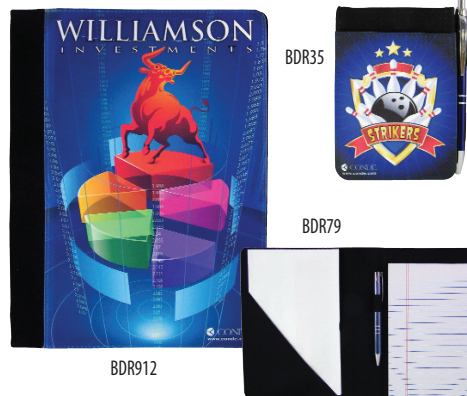

Binders

Black cloth binders with white imprintable panels. Pen not included.

- **BDR912** 9.5"x12.5" Black Binder w/White Panel.
- **BDR79** 7"x9" Black Binder w/White Panel.
- **BDR35** 3.5"x5" Black Binder w/White Panel.