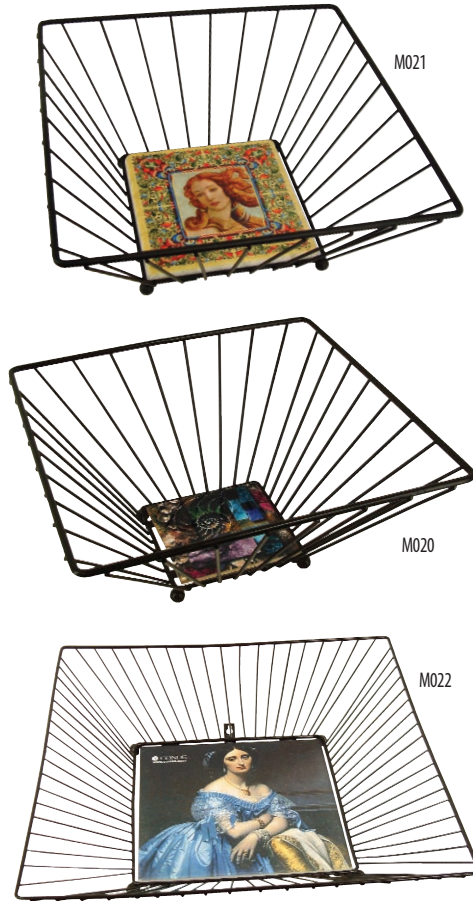

- WTA140** 4.25"x4.25" Easel, No Hook On Back.
- WTA141** 6"x6" Easel, One Hook On Back For Wall Mounting.
- WTA142** 6"x8" Easel, Two Hooks On Back For Horizontal Or Vertical Wall Mounting.
- WTA143** 8"x8" Easel, One Hook On Back For Wall Mounting.
- WTA144** 8"x10" Easel, Two Hooks On Back For Horizontal Or Vertical Wall Mounting.
- WTA145** 12"x12" Easel, One Hook On Back For Wall Mounting.

Wrought Iron Gifts

Garden Flags

Makes it easy to send a personalized message to those passing by.

- Garden Flag Pole**
FLAGPOLE04 39.25" Garden Flag Pole.
- Garden Flags**
FLAG02G 11.25"x14.75" Flag, Single Ply.
FLAG05 11.38"x15" Flag, Double Ply.

Garden Stakes

Great for marking yard areas. Tile(s) sold separately.

- Displays 4.25"x4.25" Ceramic Tiles
M032 Garden Stake w/One Stake, One Tile.
M033 Garden Stake w/Two Stakes, Four Tiles.

Baskets

Makes a lovely gift item, just add a great design to the tile in the bottom of the basket. Displays ceramic or hardboard tiles. Tile(s) sold separately.